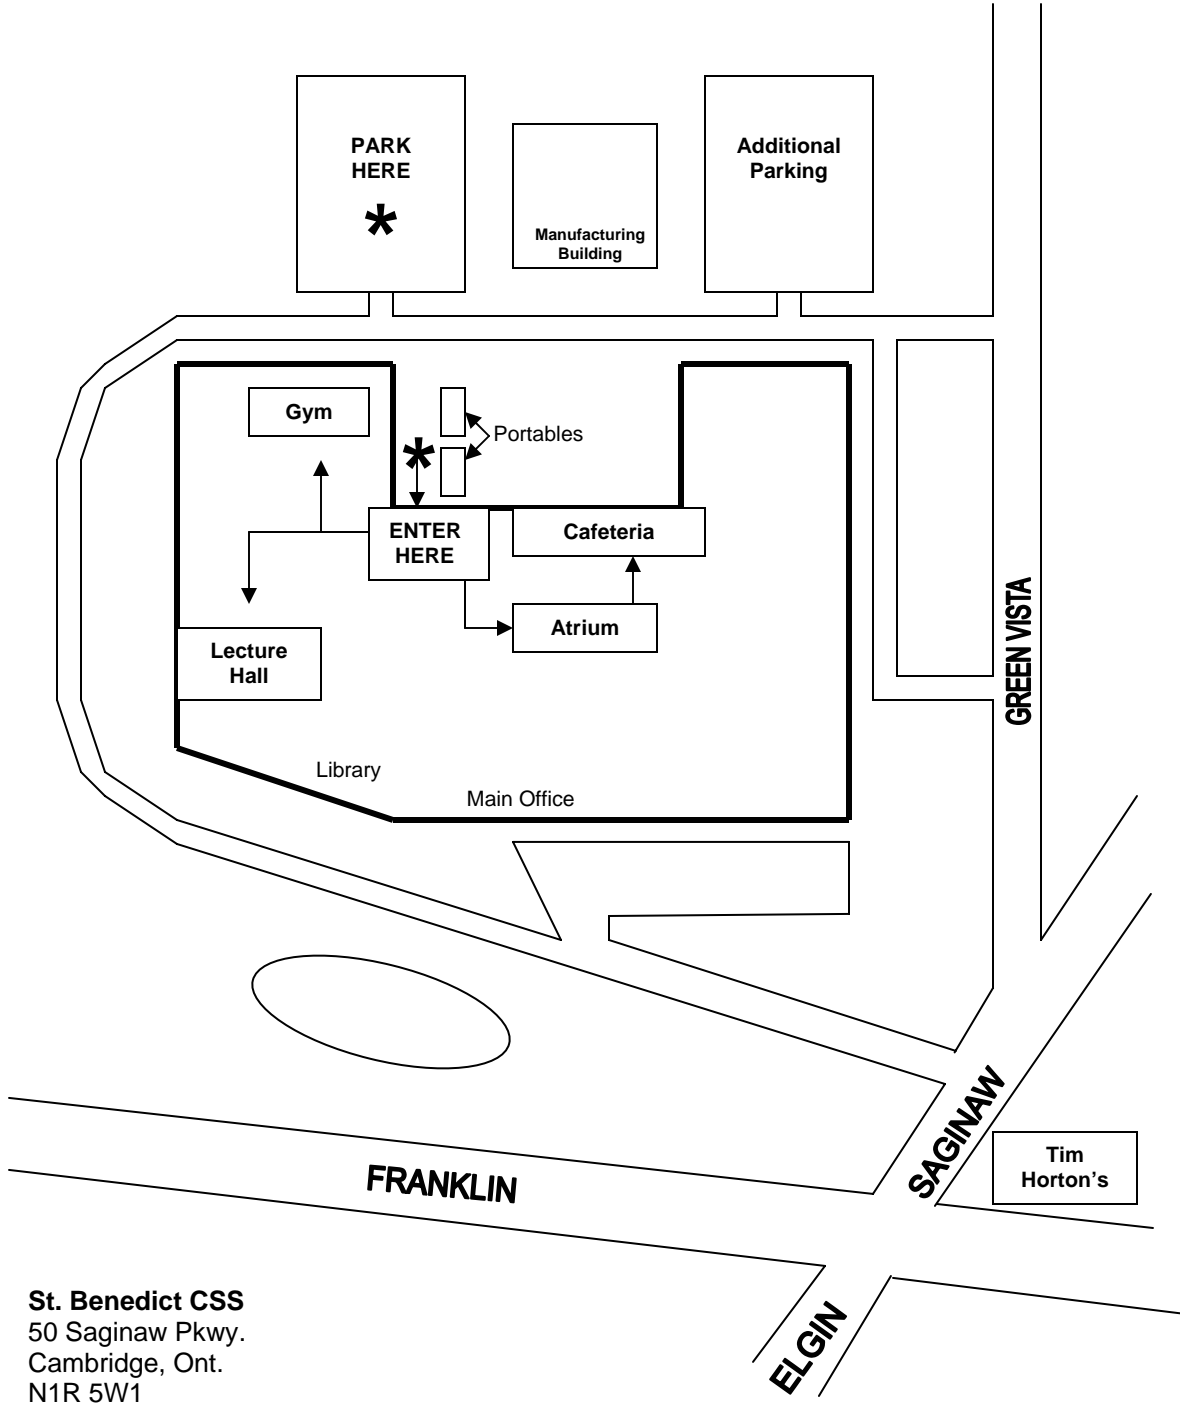

St. Benedict after hours facility use parking and entrance  
\*Please do not use any other entrances or exits unless it is an emergency\*

**St. Benedict CSS**  
50 Saginaw Pkwy.  
Cambridge, Ont.  
N1R 5W1  
519-621-4050